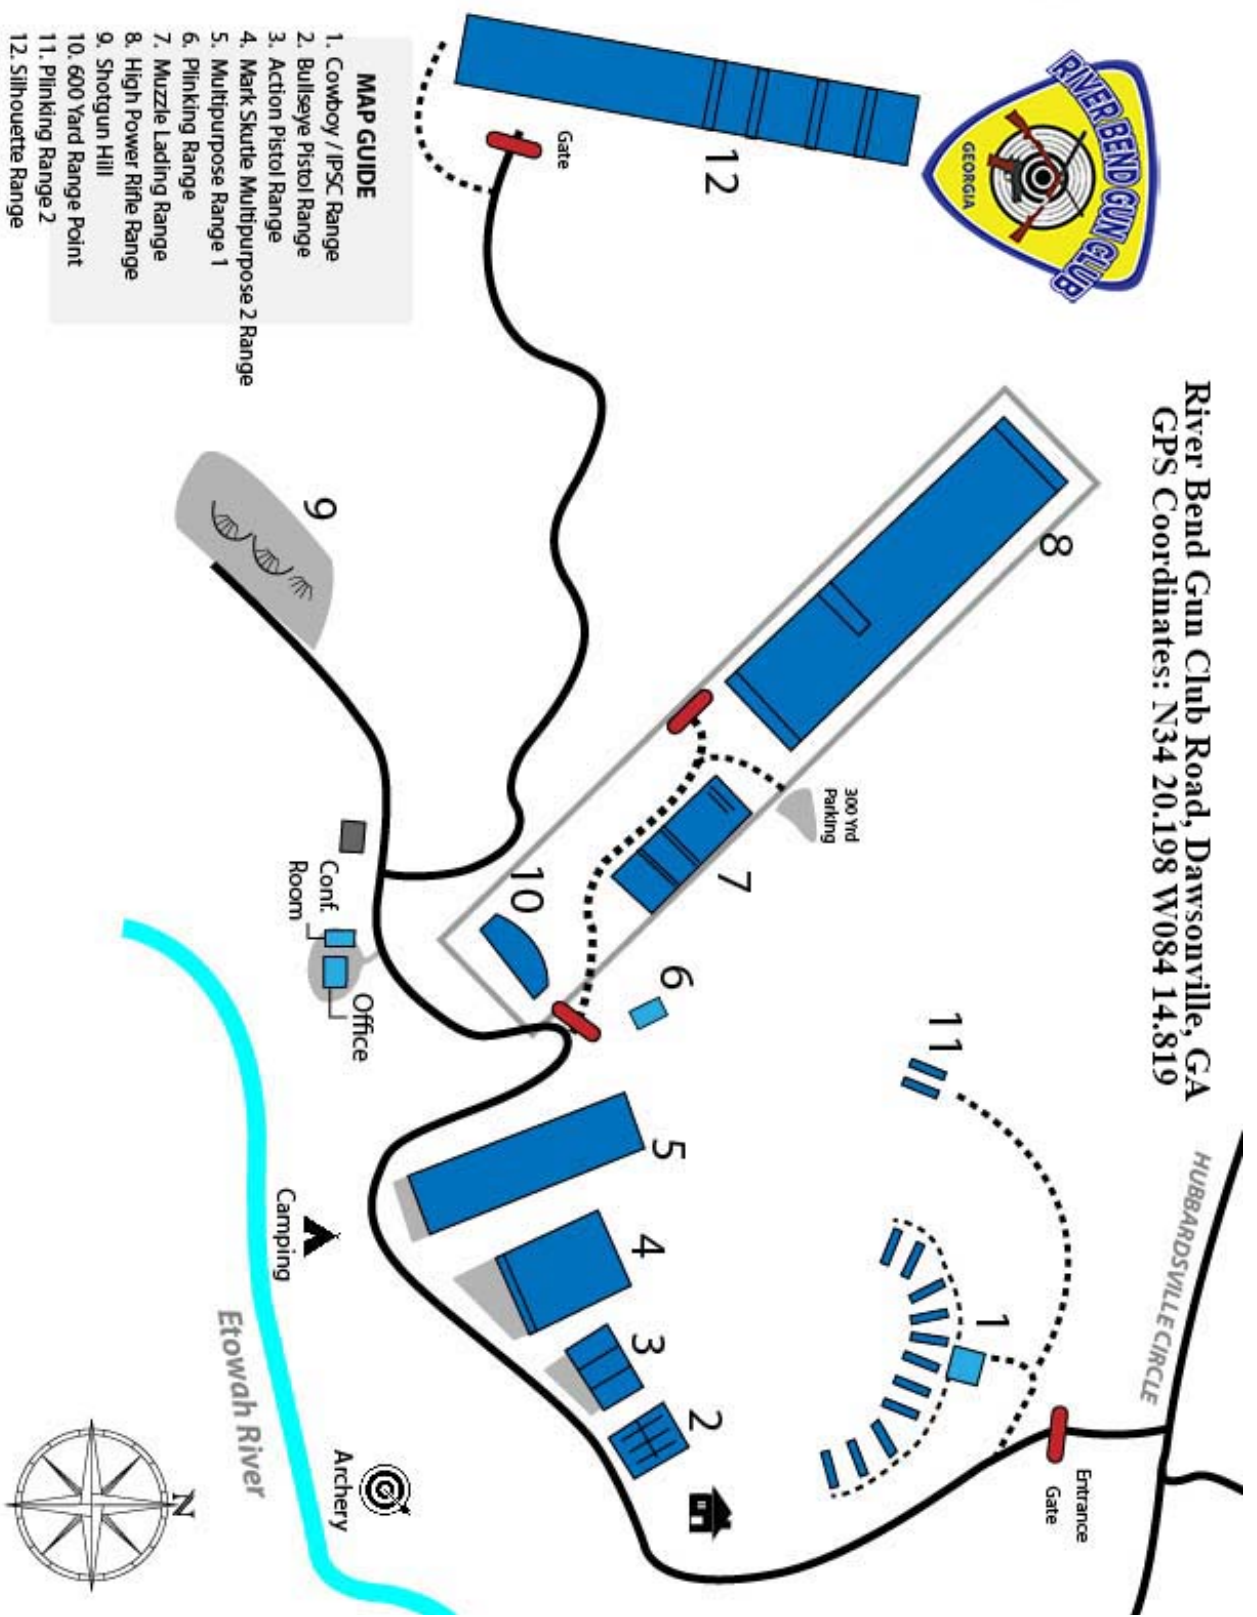

River Bend Gun Club Road, Dawsonville, GA
GPS Coordinates: N34 20.198 W084 14.819

HUBBARDSVILLE CIRCLE

- MAP GUIDE**
- 1. Cowboy / IPSC Range
 - 2. Bullseye Pistol Range
 - 3. Action Pistol Range
 - 4. Mark Skutte Multipurpose 2 Range
 - 5. Multipurpose Range 1
 - 6. Plinking Range
 - 7. Muzzle Lading Range
 - 8. High Power Rifle Range
 - 9. Shotgun Hill
 - 10. 600 Yard Range Point
 - 11. Plinking Range 2
 - 12. Silhouette Range